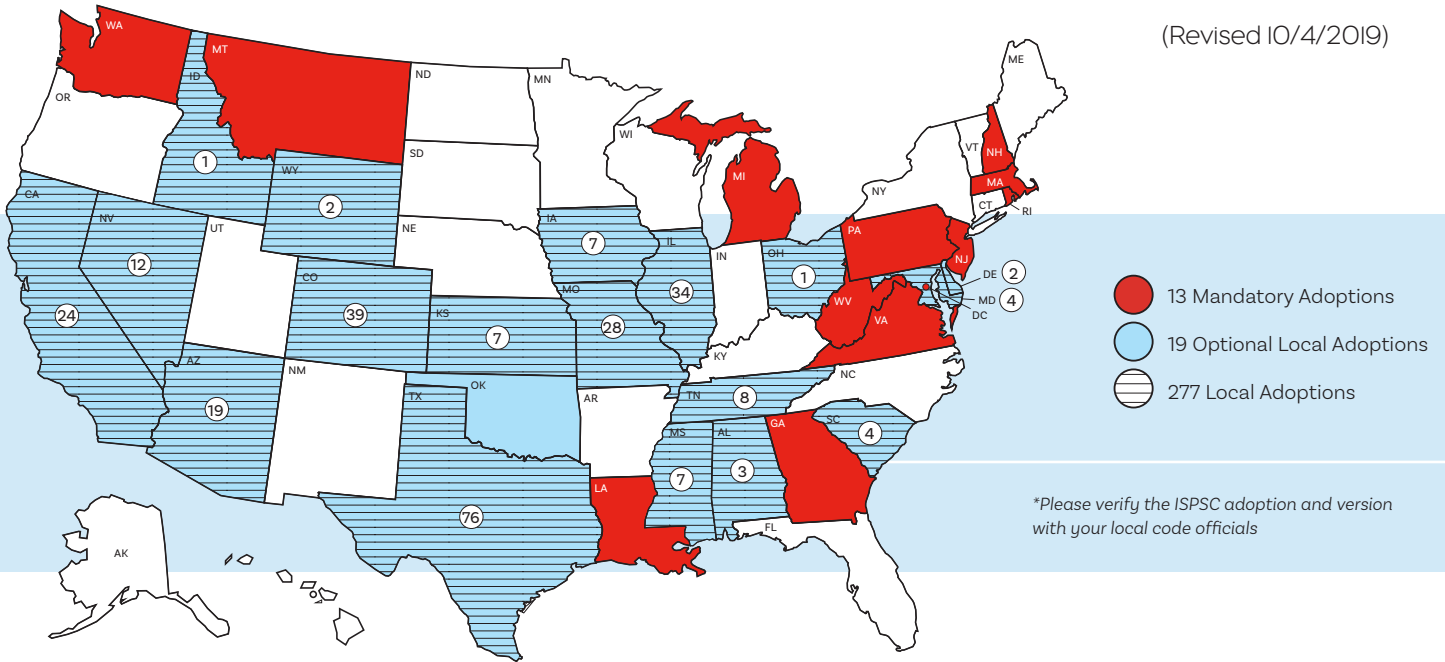

ISPSC Adoption Status Report*

(Revised 10/4/2019)

- 13 Mandatory Adoptions
- 19 Optional Local Adoptions
- 277 Local Adoptions

*Please verify the ISPSC adoption and version with your local code officials

13 Mandatory State Adoptions (Statewide)

Georgia ('12) | Louisiana ('15) | Massachusetts ('15) | Michigan ('15) | Montana ('15) | New Hampshire ('15) (effective 09/15/2019) | New Jersey ('18) | Pennsylvania ('15) | Rhode Island ('15) | Virginia ('15) | Washington ('15) | Washington, D.C. ('12) | West Virginia ('15)

19 States with Optional Adoption

Alabama | Arizona | California | Colorado | Delaware | Idaho | Illinois | Iowa | Kansas | Maryland | Mississippi | Missouri | Nevada | Ohio | Oklahoma | South Carolina | Tennessee | Texas | Wyoming

Nevada

Boulder City ('12)
 Carson City ('18)
 Clark County ('18)
 Henderson ('12)
 Humboldt County ('12)
 Las Vegas ('18)
 North Las Vegas ('18)
 Sparks ('18)
 Storey County ('18)
 Washoe County ('12)
 West Wendover ('12)
 Winnemucca ('12)